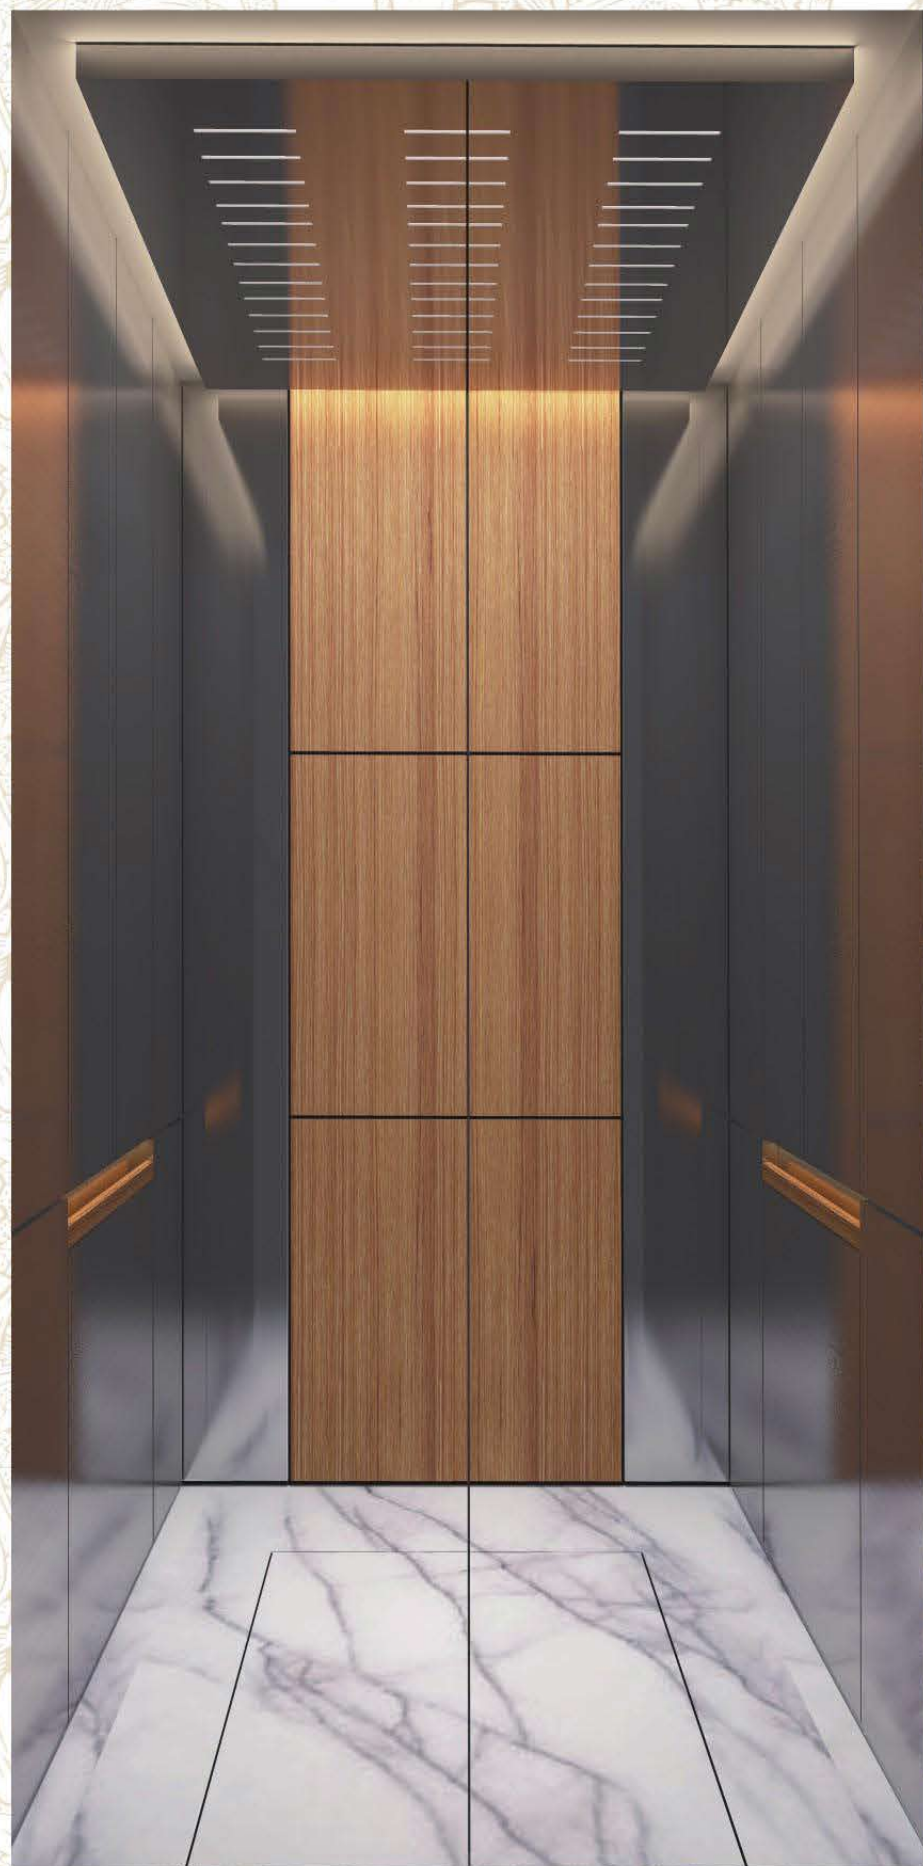

吊顶：木饰面框架+吸顶灯  
轿壁：木饰面  
地板：大理石

Ceiling: wood veneer + ceiling lamp  
Car wall: wood finishes  
Floor: Marble

现代  
尊荣名仕

WEB—J10

吊顶：镜面不锈钢框架+内藏灯带  
轿壁：镜面不锈钢、木纹钢板  
地板：大理石

Ceiling: mirror stainless steel frame + lamp included  
Car wall: mirror stainless steel, wood grain  
Floor: Marble