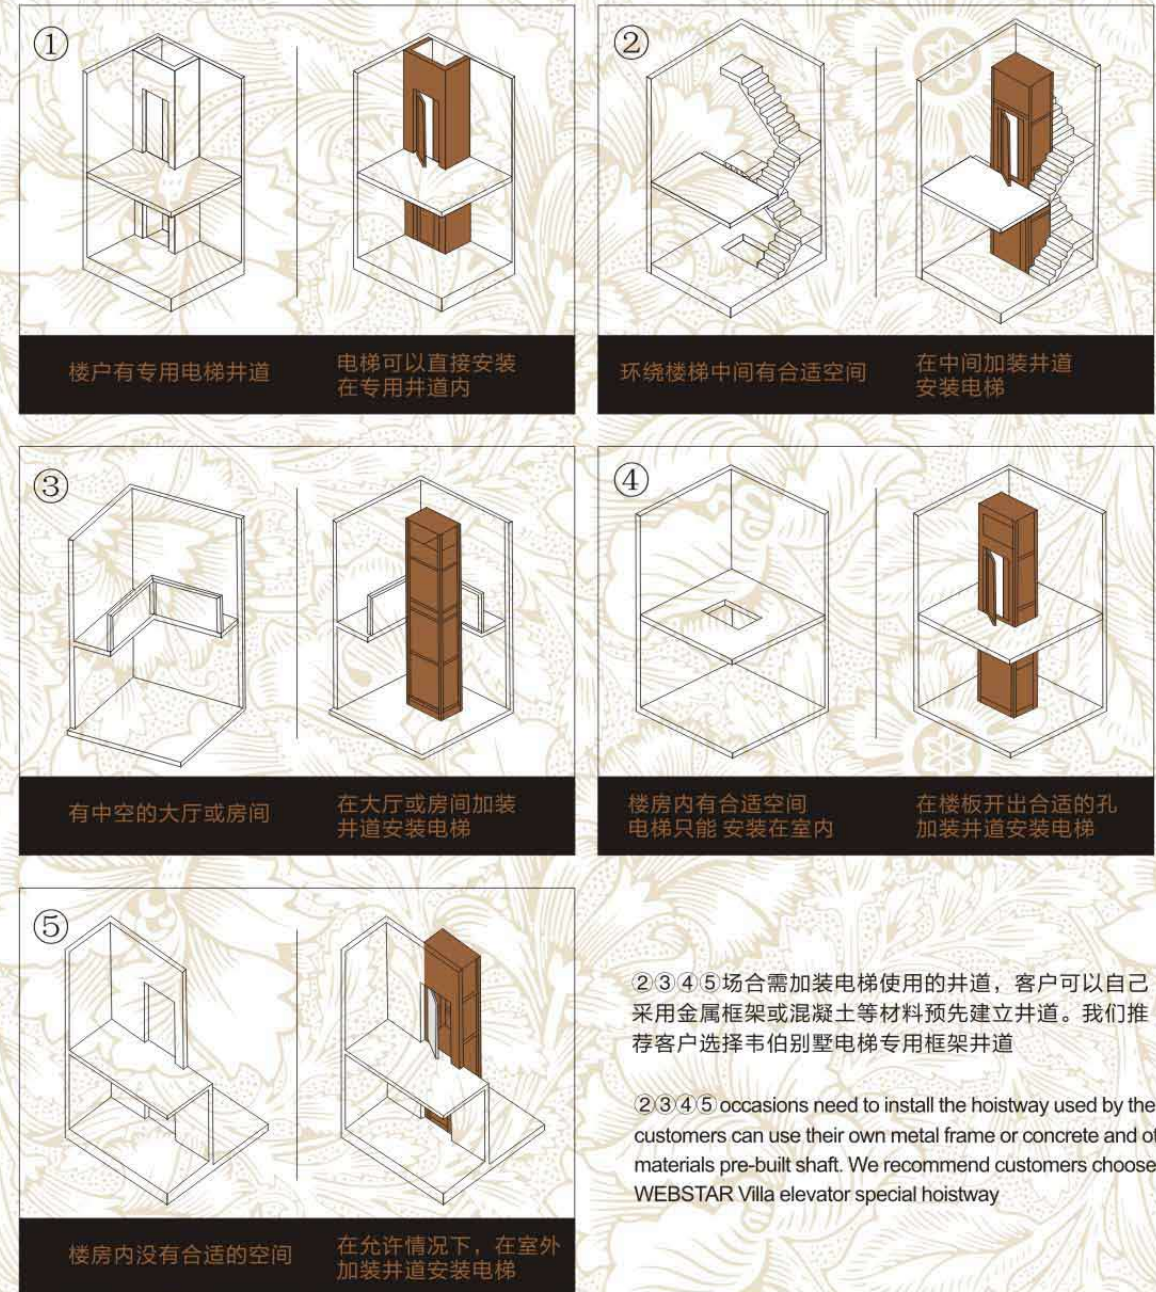

适用场合

Applicable Occasions

以下五种楼房结构可以安装我们的产品

- ① 定制最小尺寸:1100*1100mm
- ② 顶层最小高度:2600mm
- ③ 底坑最小高度:150mm

- ① custom minimum size: 1100 * 1100mm
- ② the minimum height of the top: 2600mm
- ③ pit minimum height: 150mm

注：施工允许条件最多满足其中两项，三者不可同时满足。