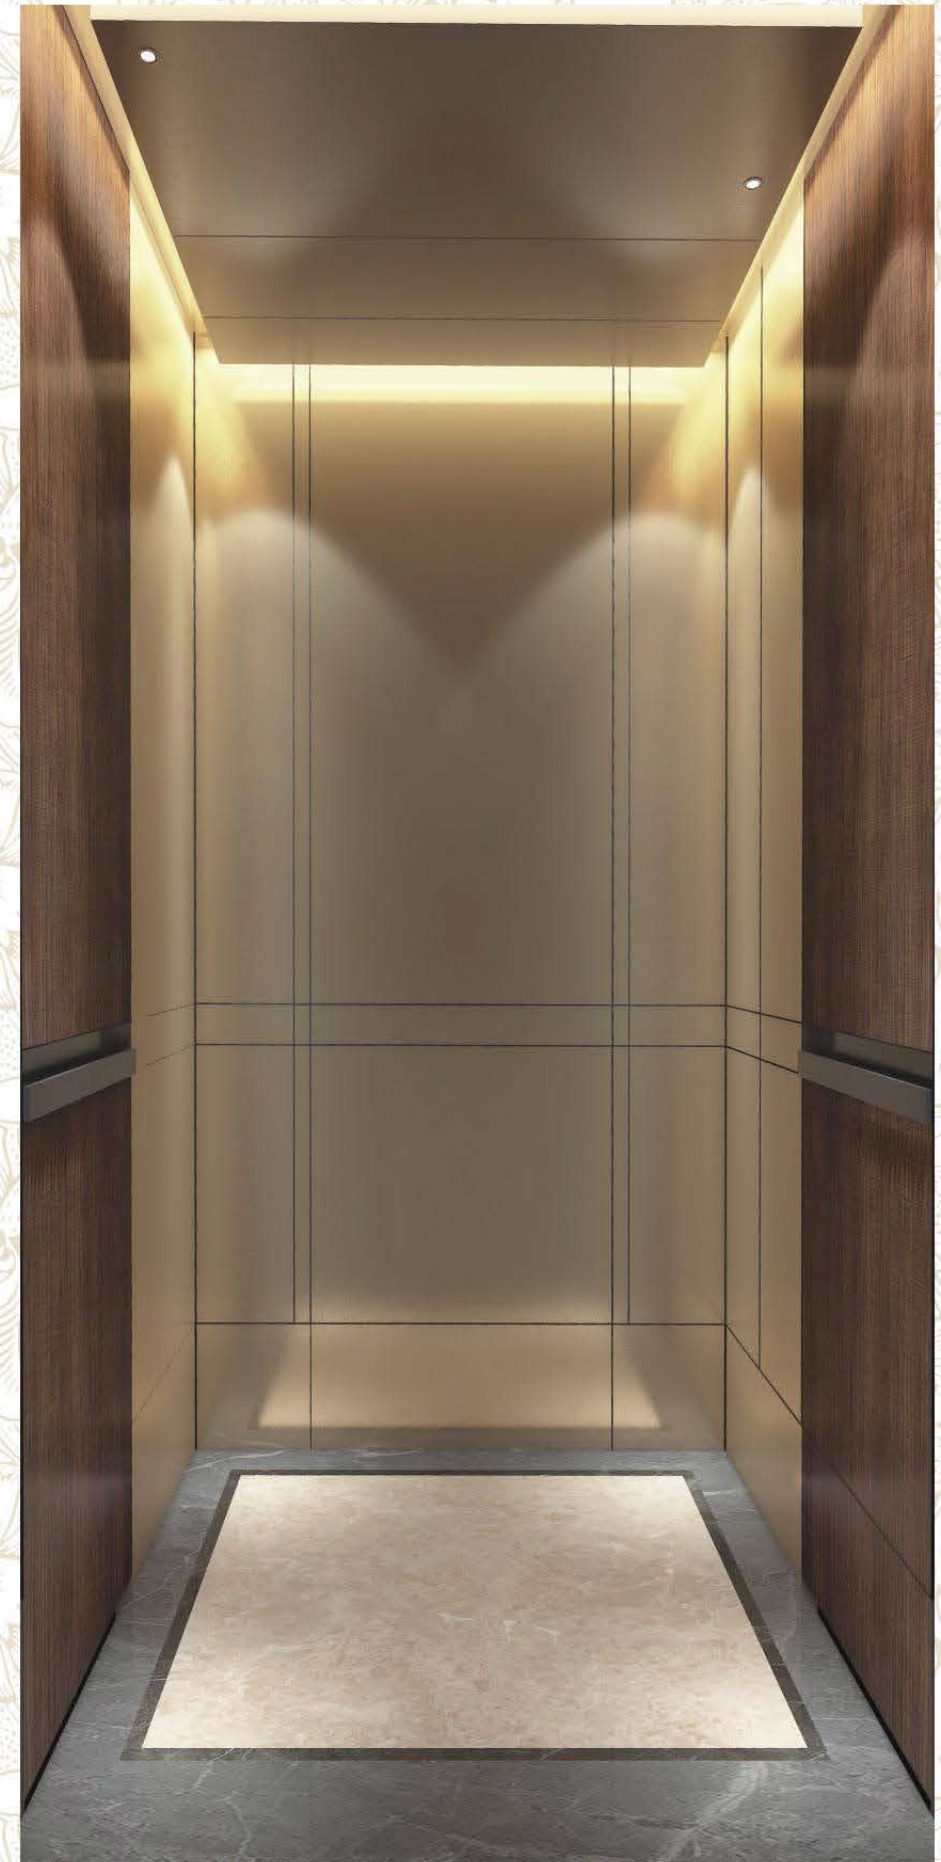

### WEB—J12

吊顶：镜面不锈钢+亚克力灯饰+筒灯  
轿壁：镜面不锈钢、木饰面  
地板：大理石

Ceiling: mirror stainless steel+acrylic lighting+downlight  
Car wall: mirror stainless steel, wood finishes  
Floor: Marble

新中式  
香槟悦色

WEB—J13

吊顶：香槟金镜面不锈钢+内藏灯带  
轿壁：木纹钢板、香槟金镜面蚀刻  
地板：大理石

Ceiling: champagne gold mirror stainless steel + built-in lights  
Car wall: wood grain, champagne gold mirror etching  
Floor: Marble